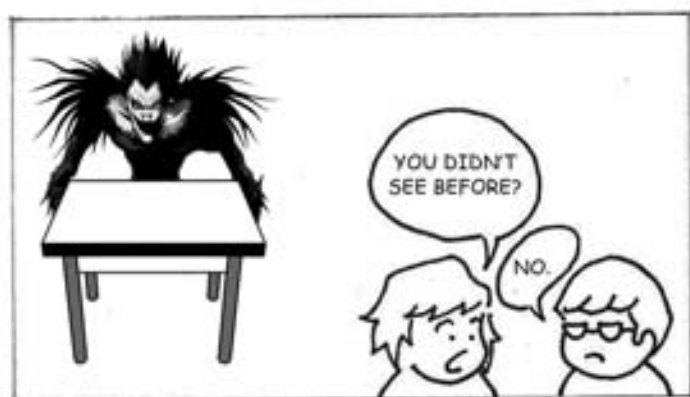

MANGA CLASS