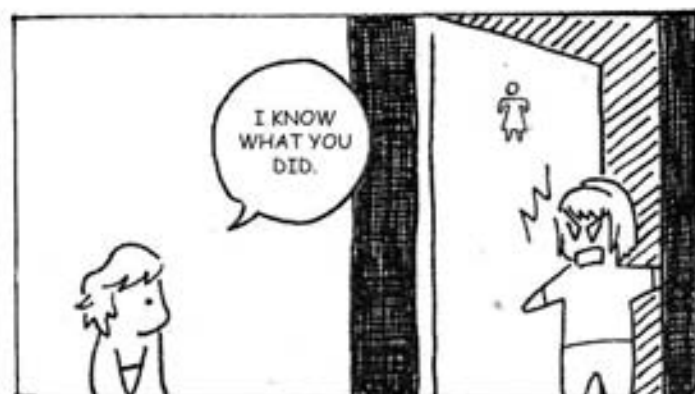

1

A象
A MANGA
THE MANGA
Dai象

Creator

DIANA DAO

You may be reading the wrong way!

It's true: In keeping with the original Japanese comic format, this book reads from right to left—so action, sound effects, and dialog balloons are completely reversed. This preserves the orientation of the original artwork—plus, it's fun! Check out the diagram shown here to get the hang of things.

MICHAMELEON

ALLIGATOR

AGAIN...?

PUNNY

DILL

MIC

PEAR

ALWAYS WATCHING